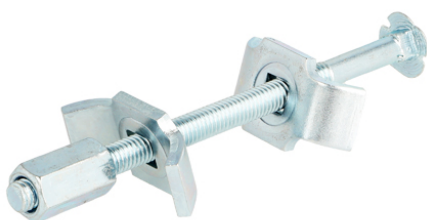

PRODUCT SHEET

Description:

Worktop Connector Bore Hole \varnothing 35mm, Screw M6x100mm, Steel BZP

Item number:

11.04.427-1

Units	Box	Carton	HS Code	Barcode
Set	1	300	7318190090	
				5704866013574

SISO A/S

Mileparken 11
DK-2740 Skovlunde
Denmark
VAT: DK 24786013