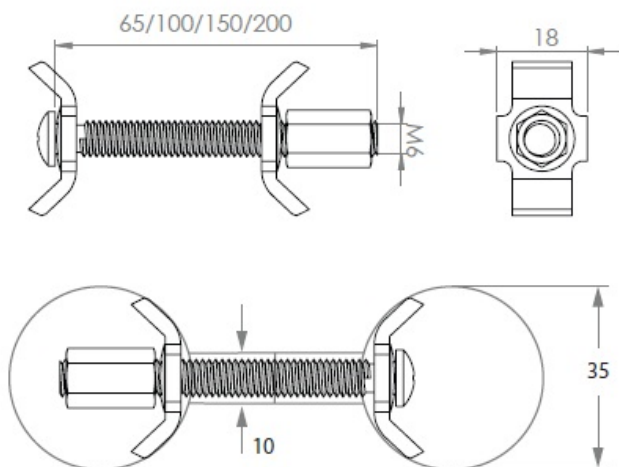

PRODUCT SHEET

Description:

Worktop Connector Bore Hole \varnothing 35mm, Screw M6x100mm, Steel BZP

Item number:

11.04.427-1

Units	Box	Carton	HS Code	Barcode
Set	1	300	7318190090	
				5704866013574

SISO A/S

Mileparken 11
DK-2740 Skovlunde
Denmark
VAT: DK 24786013