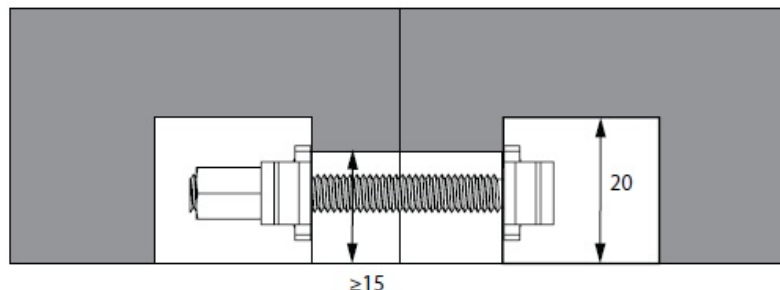

PRODUCT SHEET

Description:

Worktop Connector Bore Hole \varnothing 35mm, Screw M6x100mm, Steel BZP

Item number:

11.04.427-1

Units	Box	Carton	HS Code	Barcode
Set	1	300	7318190090	
				5704866013574

SISO A/S

Mileparken 11
DK-2740 Skovlunde
Denmark
VAT: DK 24786013